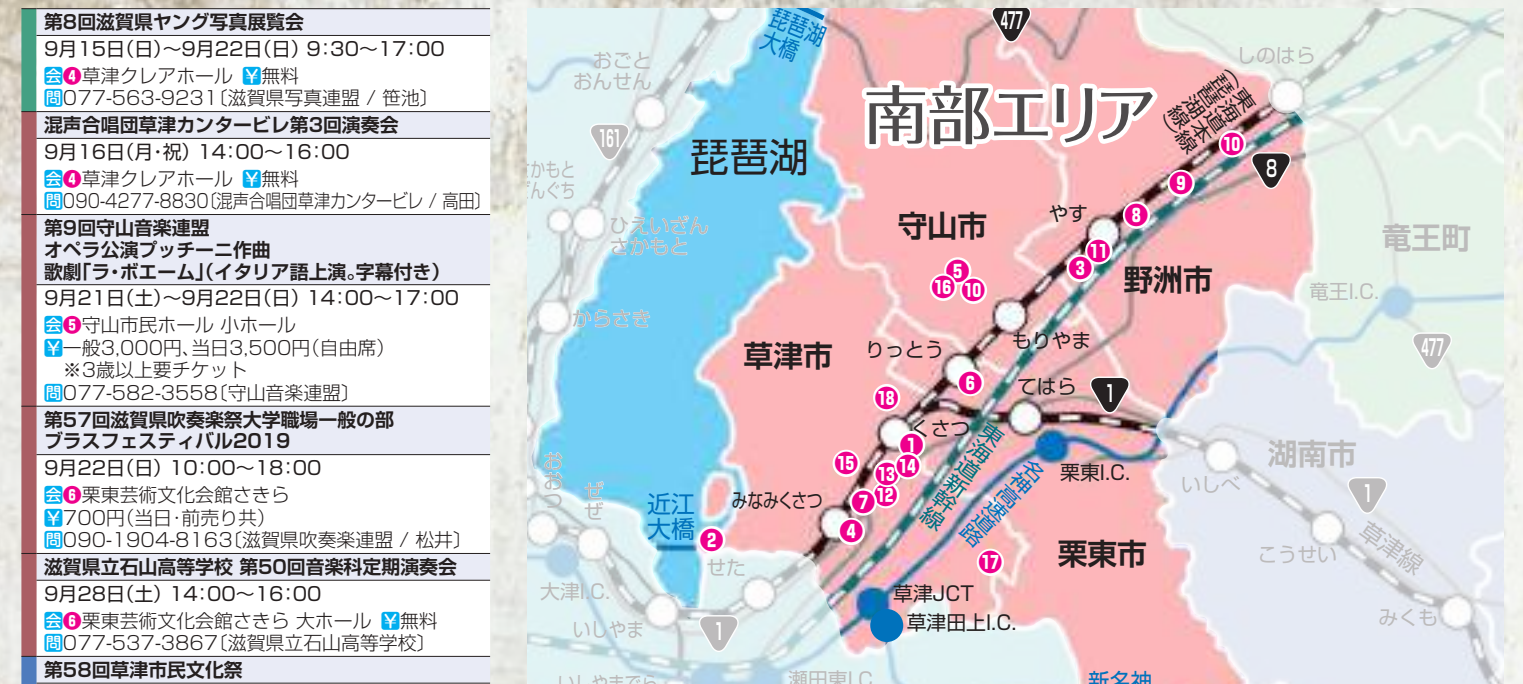

Table of events for the Kōshū Area (湖西エリア) and Hubei Area (湖北エリア). It lists various festivals, exhibitions, and performances with dates, times, and locations. Key events include the Kansai Music Festival, various art exhibitions, and performances at venues like the Osaka Municipal Symphony Orchestra and various theaters.

Table of events for the Hōkai Area (湖東エリア). It lists various festivals, exhibitions, and performances with dates, times, and locations. Key events include the Mie Music Festival, various art exhibitions, and performances at venues like the Mie Music Center and various theaters.

Table of events for the Tōkai Area (東近江エリア). It lists various festivals, exhibitions, and performances with dates, times, and locations. Key events include the Tōkai Music Festival, various art exhibitions, and performances at venues like the Tōkai Music Center and various theaters.

Table of events for the Nanbu Area (南部エリア). It lists various festivals, exhibitions, and performances with dates, times, and locations. Key events include the Nanbu Music Festival, various art exhibitions, and performances at venues like the Nanbu Music Center and various theaters.