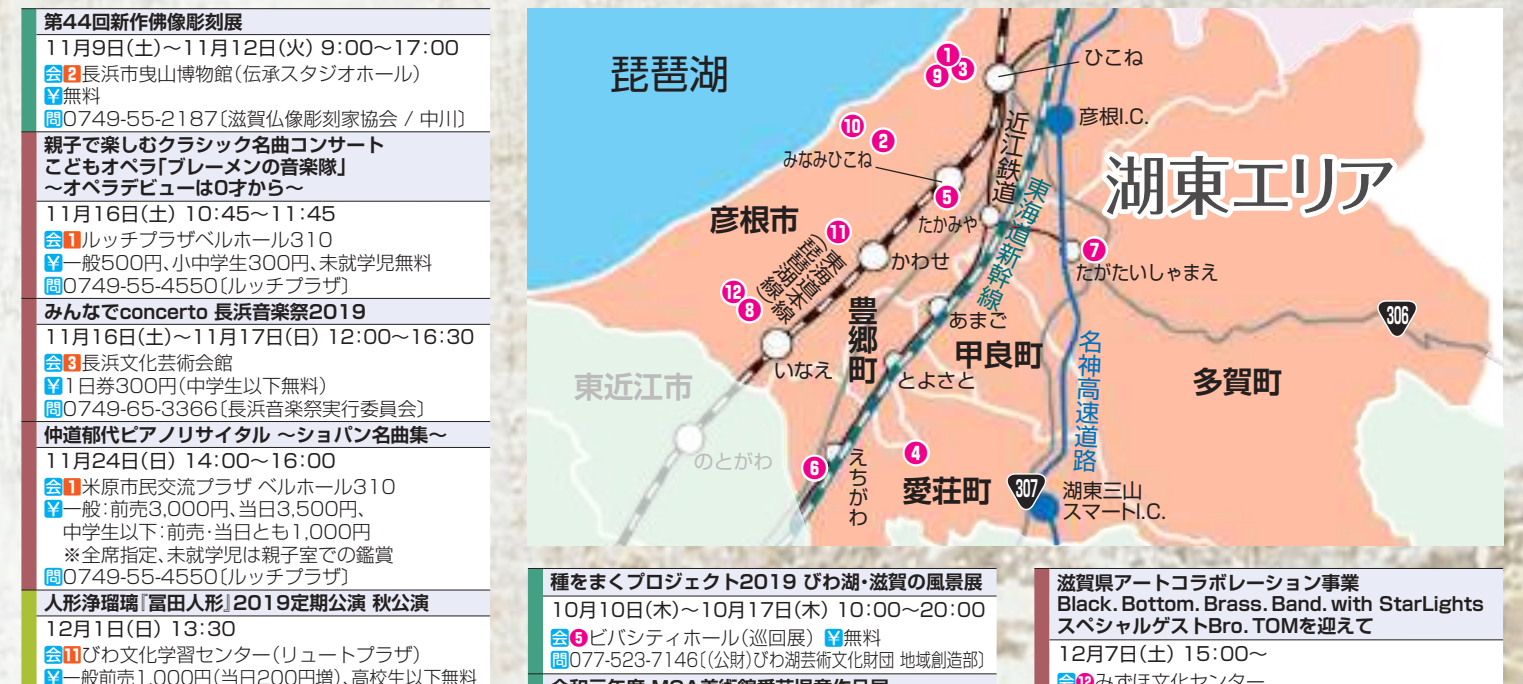

Table of events for the Kōshū Area (湖西エリア) and Hubei Area (湖北エリア). It lists various festivals, exhibitions, and performances with dates, times, and locations. Key events include the Kansai Music Festival, various art exhibitions, and performances at venues like the Osaka Municipal Symphony Orchestra and various theaters.

Table of events for the Hōkai Area (湖東エリア). It lists various festivals, exhibitions, and performances with dates, times, and locations. Key events include the Mie Music Festival, various art exhibitions, and performances at venues like the Mie Music Center and various theaters.

Table of events for the Tōkai Area (東近江エリア). It lists various festivals, exhibitions, and performances with dates, times, and locations. Key events include the Tōkai Music Festival, various art exhibitions, and performances at venues like the Tōkai Music Center and various theaters.

Table of events for the Nanbu Area (南部エリア). It lists various festivals, exhibitions, and performances with dates, times, and locations. Key events include the Nanbu Music Festival, various art exhibitions, and performances at venues like the Nanbu Music Center and various theaters.